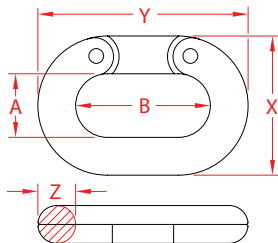

CAST CONNECTING LINK

316 STAINLESS STEEL

Import

Precision
Cast

ITEM	A	B	X (height)	Y (length)	Z (width)	WLL (lb)	WT (lb)	PACKAGING TYPE	EACH (qty)	INNER (qty)	CARTON (qty)	UPC
S0460-0005	0.35"	0.70"	0.73"	1.12"	0.19"	400	0.03	POLYBAG	1	10	200	791506045564
S0460-0006	0.43"	0.84"	0.88"	1.30"	0.25"	600	0.04	POLYBAG	1	10	200	791506045571
S0460-0008	0.48"	0.95"	1.18"	1.67"	0.36"	1,000	0.09	POLYBAG	1	10	100	791506045588
S0460-0010	0.60"	1.15"	1.31"	1.87"	0.38"	1,500	0.14	POLYBAG	1	10	100	791506045595
S0460-0013	0.75"	1.45"	1.72"	2.43"	0.50"	2,000	0.28	POLYBAG	1	5	100	791506045601
S0460-0016	0.95"	1.90"	2.17"	3.15"	0.65"	4,000	0.57	POLYBAG	1	1	20	791506045618

NOTE:

DO NOT USE WITHOUT RIVETING PINS SECURELY.

ALL DIMENSIONS ARE NOMINAL (+/- 3%) AND ARE SUBJECT TO CHANGE WITHOUT NOTICE.